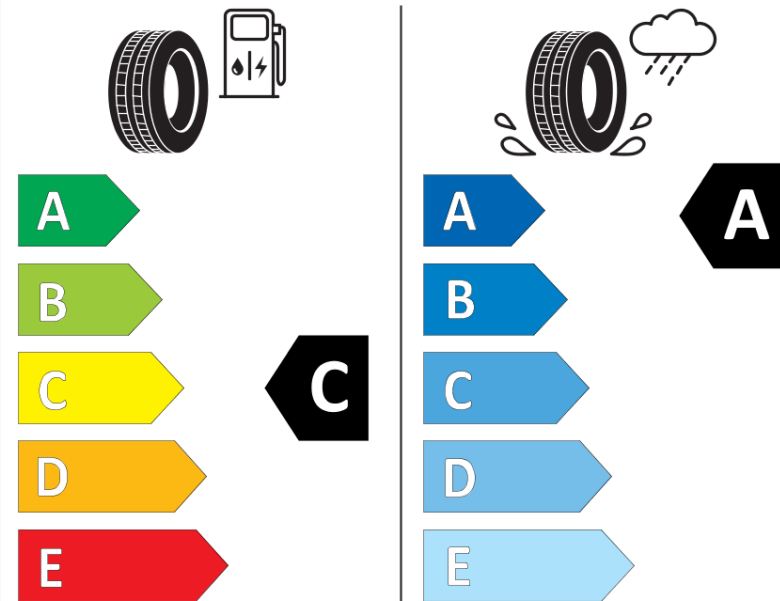

Product Information Sheet

Delegated Regulation (EU) 2020/740

Supplier name or trademark	MICHELIN
Commercial name or trade designation	PRIMACY 3
Tyre type identifier	886965
Tyre size designation	225/45R17
Load-capacity index	91
Speed category symbol	W
Fuel efficiency class	C
Wet grip class	A
External rolling noise class	B
External rolling noise value	69
Severe snow tyre	No
Ice tyre	No
Date of start of production	26/10
Date of end of production	
Load version	SL
Additional information	225/45 R17 91W TL PRIMACY 3 GRNX MI

ENERG

MICHELIN

886965

225/45R17 91 W

C1

2020/740