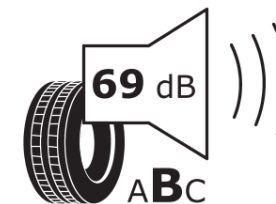

ENERG

MICHELIN

886965

225/45R17 91 W

C1